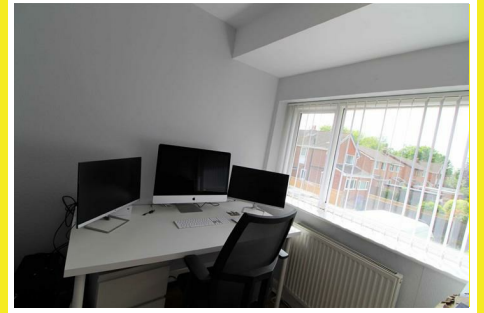

7 Shaw Crescent

Formby, Liverpool, L37 8DA

£1,400 Per Calendar Month